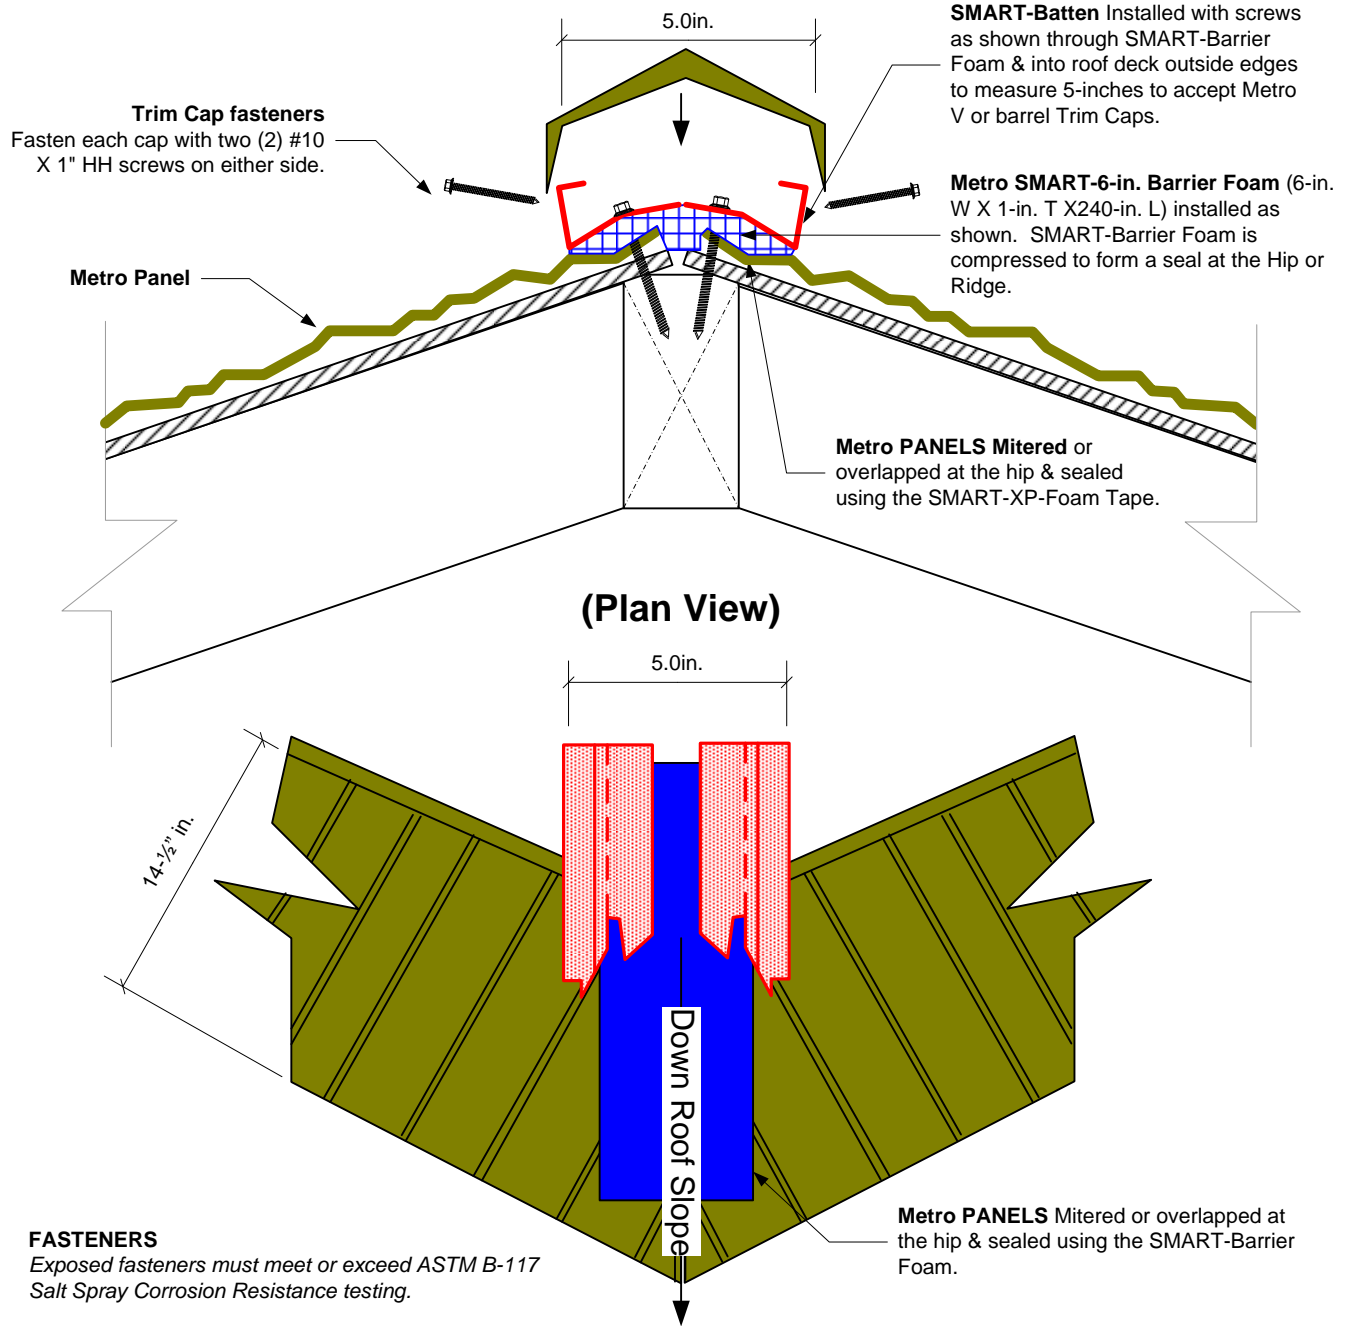

HIP Detail

Metro SMART-Battens w/SMART 6-in. Barrier Foam

(EXPOSED Fastened Panels - MetroSHAKE®, MetroTILE®, MetroROMAN® & MetroCOTTAGE™ Shingle)

Panels **DIRECT** to DECK

FILENAME	
013-A-EX-HIP-DETAIL-SMART-BATTENS-SMART-6-IN.-BARRIER-FOAM.VSD	
DATE	REVISED
3-13-06	8/7/2015

Metro Roof Products
3093 'A' Industry St., Oceanside
CA USA 92054
www.metroroofs.com