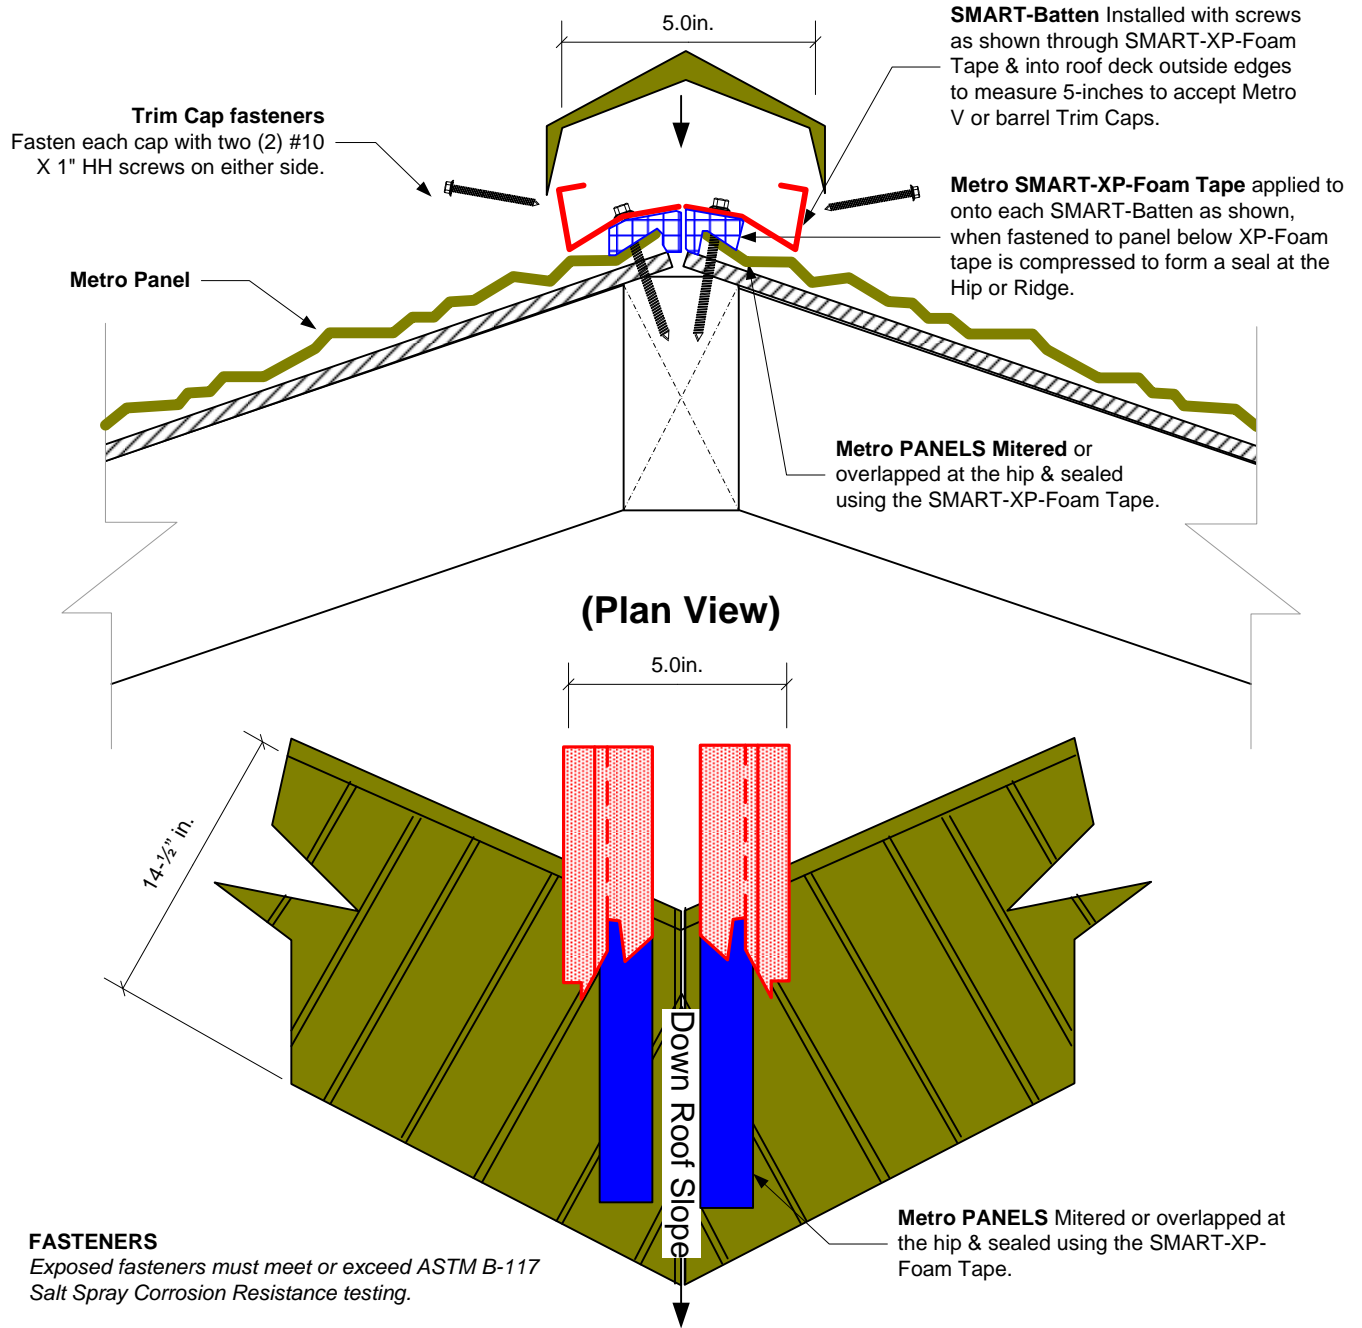

HIP Detail

Metro SMART-Battens w/XP-Foam Tape

(EXPOSED Fastened Panels - MetroSHAKE®, MetroTILE®, MetroROMAN® & MetroCOTTAGE™ Shingle)

Panels **DIRECT** to DECK

FILENAME	013EX-HIP-DETAIL-METRO-SMART-BATTENS-XP-FOAM.VSD	
DATE	3-13-06	REVISED 9/26/2014

Metro Roof Products
 3093 'A' Industry St., Oceanside
 CA USA 92054
www.metroroofs.com