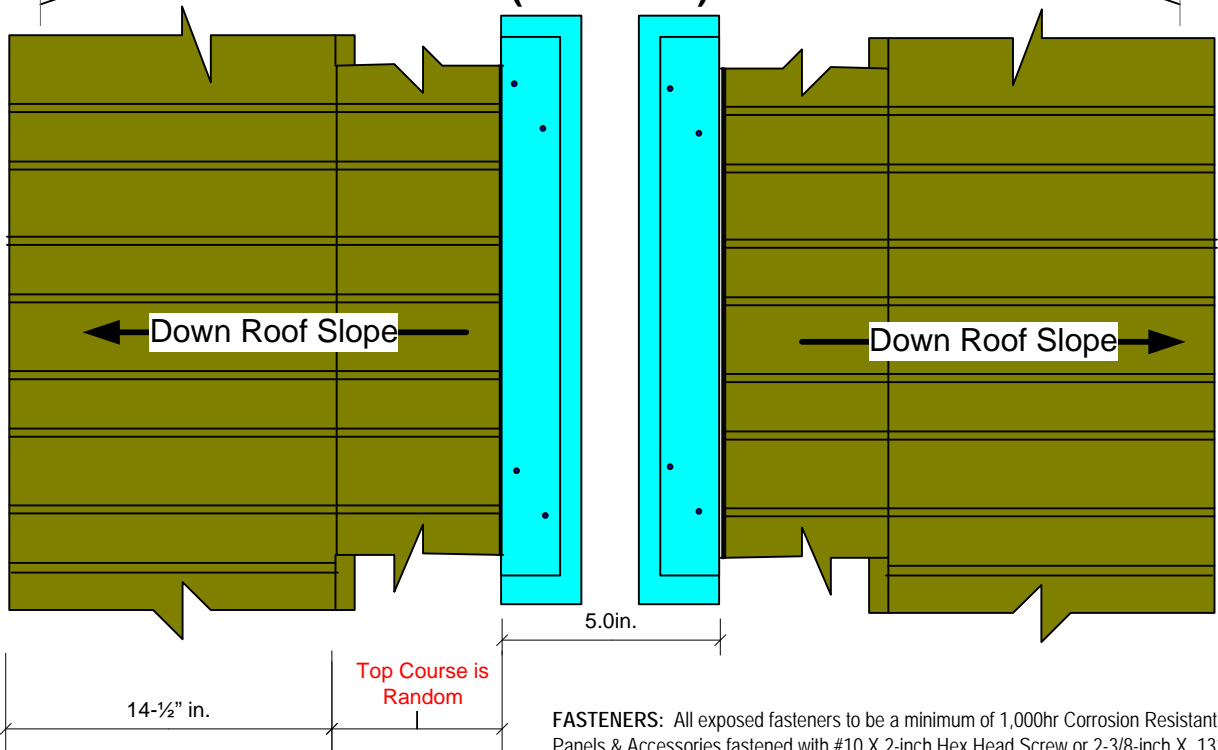

# RIDGE Detail BATTENS Side by Side

(EXPOSED Fastened Panels - MetroSHAKE®, MetroTILE®, MetroROMAN® & MetroCOTTAGE™ Shingle)

Panels **DIRECT to DECK**

(Plan View)

FILENAME	016EX-RIDGE-DETAIL-BATTENS-SIDE-BY-SIDE.VSD	
DATE	3-13-06	REVISED 9/26/2014