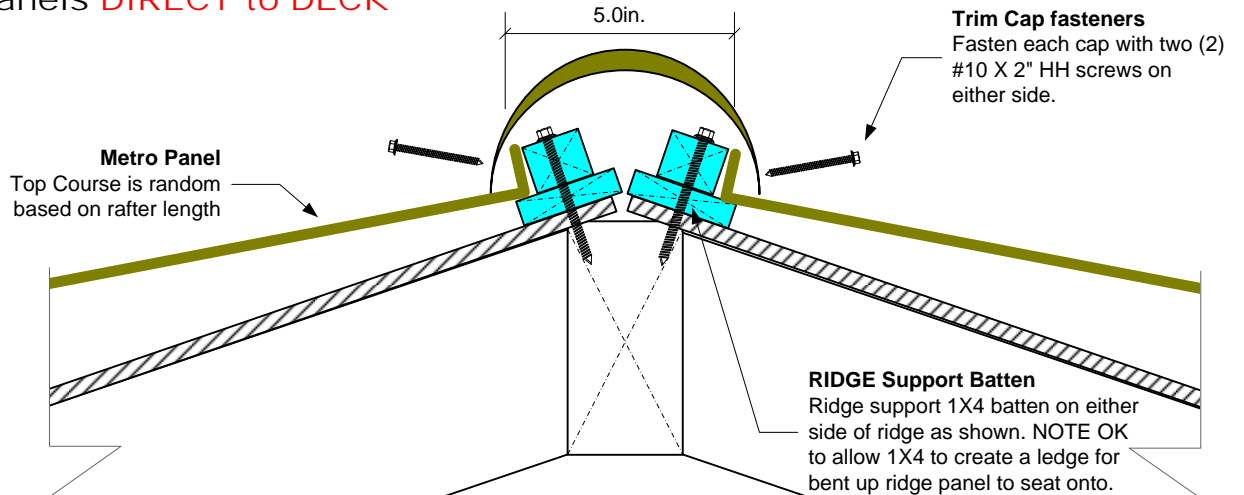

# RIDGE Detail BATTENS Side by Side

(EXPOSED Fastened Panels - MetroSHAKE®, MetroTILE®, MetroROMAN® & MetroCOTTAGE™ Shingle)

Panels **DIRECT to DECK**

(Plan View)

FILENAME	016EX-RIDGE-DETAIL-BATTENS-SIDE-BY-SIDE.VSD	
DATE	3-13-06	REVISED 9/26/2014