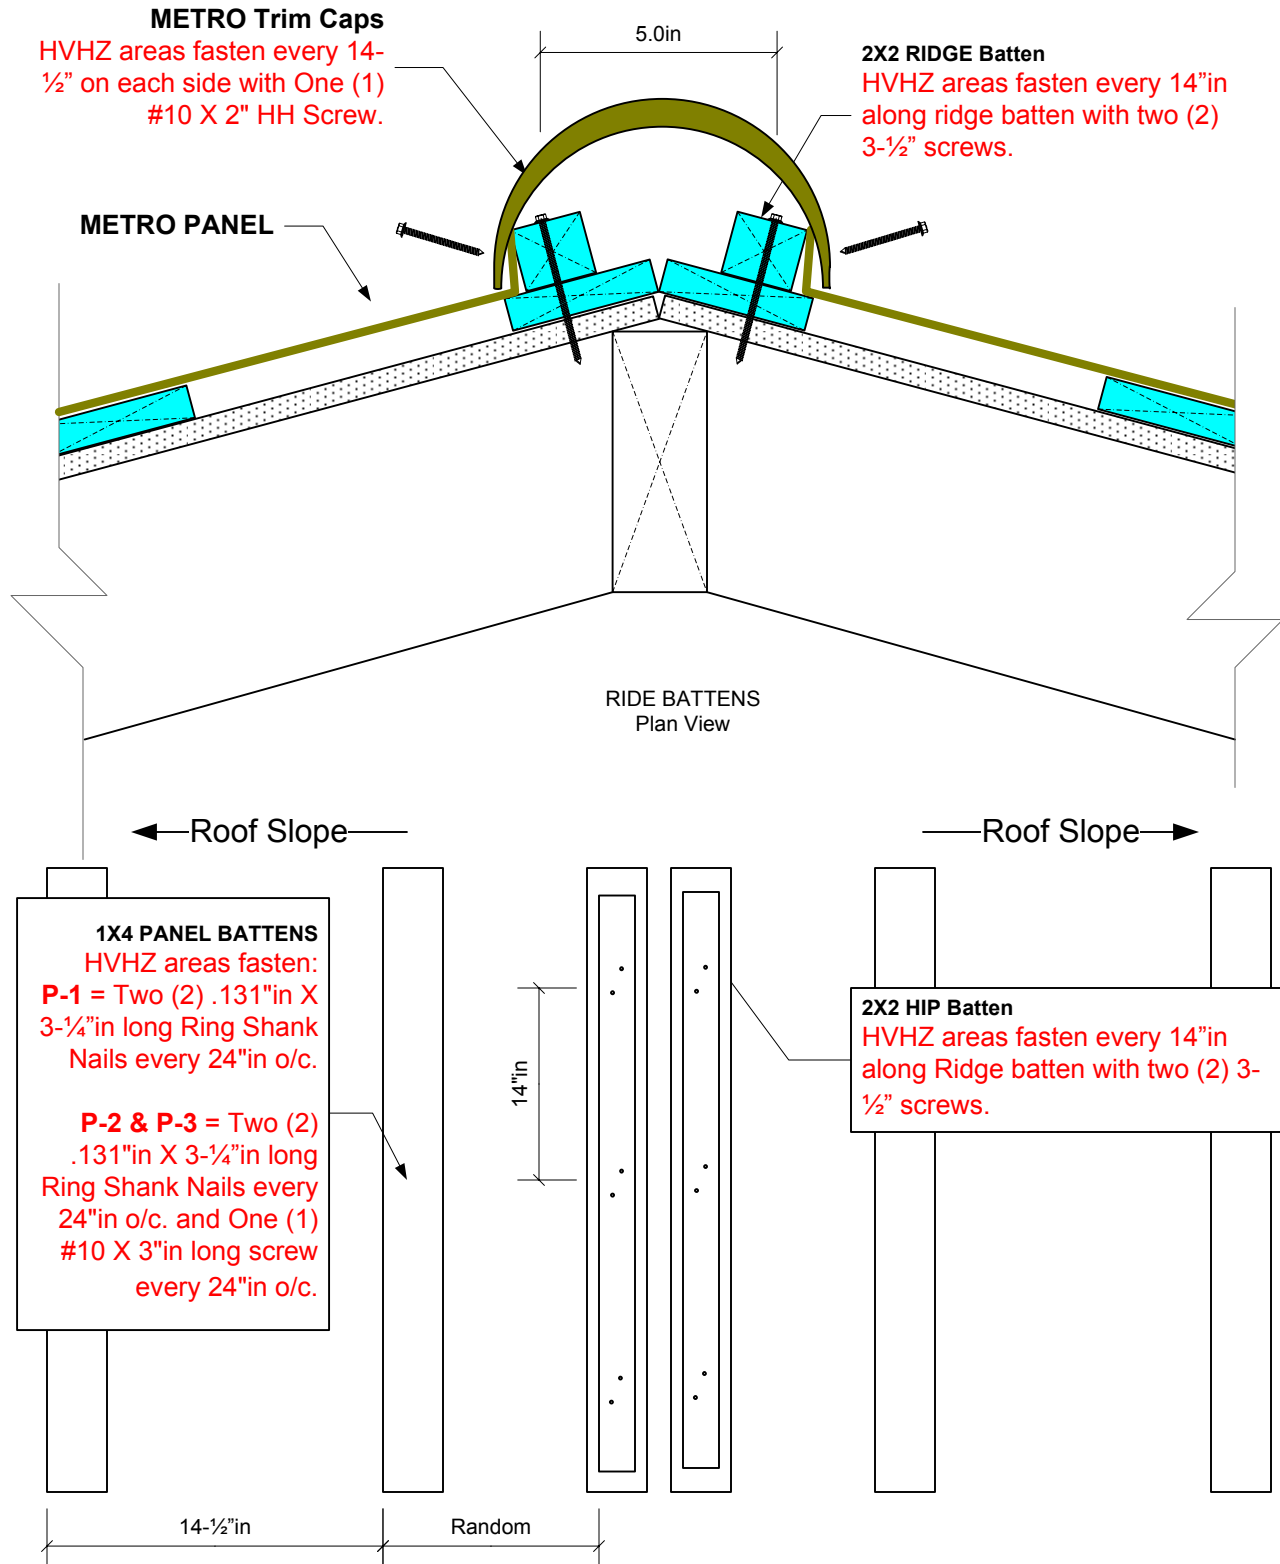

## RIDGE 2X2 BATTENS

### Cross-Section detail

**Metro Roof Products**  
 3093 'A' Industry St., Oceanside  
 CA USA 92054  
[www.metroroofs.com](http://www.metroroofs.com)

**HVHZ = High Velocity Hurricane Zone**

Refer to Metro HVHZ Florida Approvals  
 FL-698, FL-6710 for PANEL fasteners &  
 fastening pattern details.