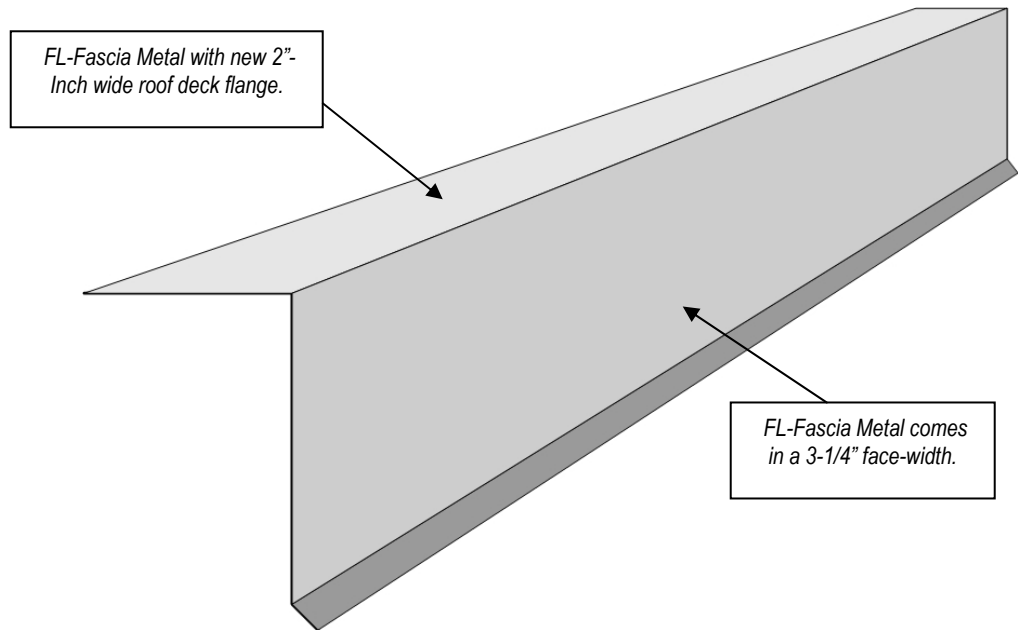

## **NEW** **Florida Fascia Metal flashing**

Due to market demand Metro now offers a single sized (3-1/4") Stone-Coated fascia with a 2"-Inch wide roof deck flange to satisfy Florida installation needs.

The new 'FL-Fascia Metal' flashing in standard stone-coat colors will be in production during July 2007.

The new part number is noted below.

ITEM X LENGTH	PN-# - XX = Color	INVOICE INFO
NEW 'FL-Fascia Metal' flashing X 79" long	3125-XX	'FL-Fascia Metal'

Make sure you define which parts you need especially if you are matching to your inventory for job-lots.

Due to the differences between our standard 3-1/2" Fascia and FL-Fascia it's recommended that you do not mix the two in inventories or on job-lots.